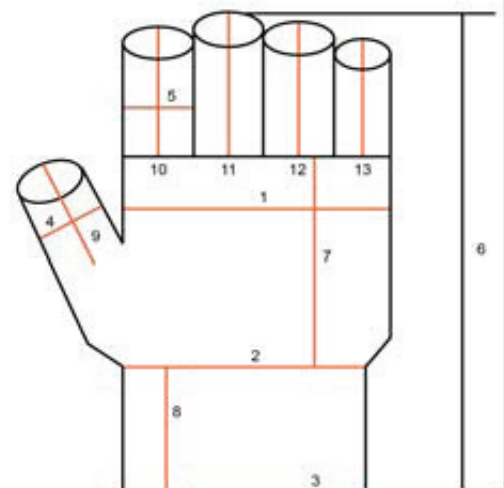

BODYTECH**SAFETY**

Bleached White Knitted Work Glove

BT76 - Sizes: 8, 9 & 10**Description:** 7 gauge bleached white cotton knitted working gloves 700g**Materials:** 70%cotton+30%polyester**Gauge:** 7 gauge**Sizes:** 8 inches/9 inches /10 inches**Weight:** 700 gram per dozen**Cotton Color:** bleached white**Cuff Border Color:**blue/red/yellow/black/white/pink/purple/
green**Coating Color:** no**Cuff:** elastic yarn knitted**Packing:** 12 pairs/polybag**Total length:** 23.0cm**BODYTECH****MEASUREMENT DATA:**

Palm width	9.0
Cuff width(top)	8.0
Cuff opening	7.5
Thumb width	3.0
Finger width	3.0
Total length	23.0
Palm length	10.0
Cuff length	5.0
Thumb length	6.0
First finger length	6.5
Middle finger length	8.0
Third finger length	7.0
Little finger length	5.5